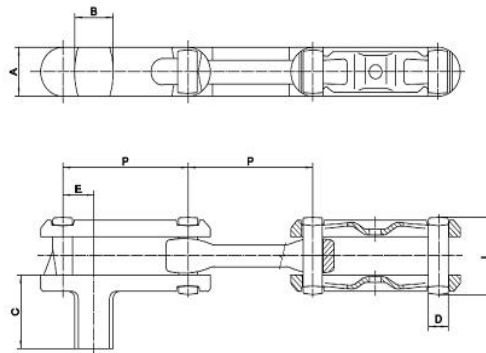

Chain No.	Nominal Pitch	Actual Pitch	Pin Diameter	Pin Length	Other Dimensions			
	P		D	L	A	B	C	E
X348	3"	3.02"	0.5"	1.81"	1.1"	1"	2.36"	1.54"
	76.2mm	76.6mm	12.7mm	46mm	28mm	25.4mm	60mm	39mm

Chain No.	Nominal Pitch	Actual Pitch	Pin Diameter	Pin Length	Other Dimensions		
	P		D	L	A	B	C
678	6"	6.03"	0.87"	3.03"	2"	1.18"	3.23"
	152.4mm	153.2mm	22mm	77mm	50.8mm	30mm	82mm
160	6.03"	6.3"	0.87"	3.03"	2"	1.18"	3.11"
	160mm	160mm	22mm	77mm	50.8mm	30mm	79mm

Chain No.	Nominal Pitch	Actual Pitch	Pin Diameter	Pin Length	Other Dimensions		
	P		D	L	A	B	C
X678	6"	6.03"	0.87"	3.03"	2"	1.42"	2.52"
	152.4mm	153.2mm	22mm	77mm	50.8mm	36mm	64mm
X678	6"	6.03"	0.87"	3.03"	2"	1.38"	3.31"
	152.4mm	153.2mm	22mm	77mm	50.8mm	35mm	84mm

NOTE: Please consult with Camel Convey for requirements for not listed above.

Email: sales@camelconvey.com
www.camelconvey.com

Chain No.	Nominal Pitch	Actual Pitch	Pin Diameter	Pin Length	Other Dimensions			
	P		D	L	A	B	C	E
X348	3"	3.02"	0.5"	1.81"	1.1"	1.06"	2.38"	2.95"
	76.2mm	76.6mm	12.7mm	46mm	28mm	27mm	60.5mm	75mm
X458	4"	4.03"	0.625"	2.24"	1.42"	1.34"	2.77"	3.62"
	101.6mm	102.4mm	15.88mm	57mm	36mm	34mm	70.3mm	92mm
X678	6"	6.03"	0.87"	3.03"	2"	1.42"	3.23"	3.94"
	152.4mm	153.2mm	22mm	77mm	50.8mm	36mm	82mm	100mm

Chain No.	Nominal Pitch	Actual Pitch	Pin Diameter	Pin Length	Other Dimensions			
	P		D	L	A	B	C	E
X458	4"	4.03"	0.625"	2.24"	1.42"	1.24"	2.22"	1"
	101.6mm	102.4mm	15.88mm	57mm	36mm	31.5mm	56.3mm	25.4mm