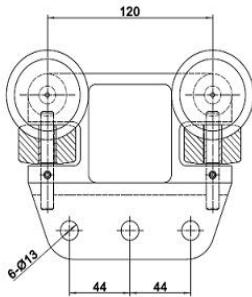

Trolley Size	Trolley Dimensions					Type
	A	B	D	d	L	
4"	9.76"	7.64"	3.23"	0.65"	4.33"	A
	248mm	194mm	82mm	16.5mm	110mm	
4"	10.24"	7.87"	3.23"	0.67"	5.98"	B
	260mm	200mm	82mm	17mm	152mm	
6"	11.47"	10.29"	4.94"	0.98"	7.48"	B
	291.4mm	261.4mm	125.4mm	25mm	190mm	

Trolley Size	Trolley Dimensions						Type
	A	B	C	D	d	L	
4"	7.87"	4.88"	4.69"	3.23"	0.67"	5.98"	A, B, C
	200mm	124mm	119mm	82mm	17mm	152mm	
6"	10.29"	6.75"	5.25"	4.94"	0.98"	7.48"	A, B, C
	261.4mm	171.4mm	133.4mm	125.4mm	25mm	190mm	

Chain No.	Nominal Pitch	Actual Pitch	Pin Diameter	Pin Length	Other Dimensions			
	P		D	L	A	B	C	E
X348	3"	3.02"	0.5"	1.81"	1.1"	1"	2.36"	1.54"
	76.2mm	76.6mm	12.7mm	46mm	28mm	25.4mm	60mm	39mm

Chain No.	Nominal Pitch	Actual Pitch	Pin Diameter	Pin Length	Other Dimensions		
	P		D	L	A	B	C
678	6"	6.03"	0.87"	3.03"	2"	1.18"	3.23"
	152.4mm	153.2mm	22mm	77mm	50.8mm	30mm	82mm
160	6.03"	6.3"	0.87"	3.03"	2"	1.18"	3.11"
	160mm	160mm	22mm	77mm	50.8mm	30mm	79mm

Chain No.	Nominal Pitch	Actual Pitch	Pin Diameter	Pin Length	Other Dimensions		
	P		D	L	A	B	C
X678	6"	6.03"	0.87"	3.03"	2"	1.42"	2.52"
	152.4mm	153.2mm	22mm	77mm	50.8mm	36mm	64mm
X678	6"	6.03"	0.87"	3.03"	2"	1.38"	3.31"
	152.4mm	153.2mm	22mm	77mm	50.8mm	35mm	84mm