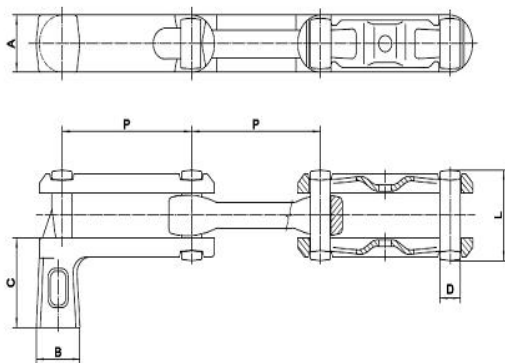

Chain No.	Nominal Pitch	Actual Pitch	Pin Diameter	Pin Length	Other Dimensions			
	P		D	L	A	B	C	E
X348	3"	3.02"	0.5"	1.81"	1.1"	1"	2.36"	1.54"
	76.2mm	76.6mm	12.7mm	46mm	28mm	25.4mm	60mm	39mm

Chain No.	Nominal Pitch	Actual Pitch	Pin Diameter	Pin Length	Other Dimensions		
	P		D	L	A	B	C
678	6"	6.03"	0.87"	3.03"	2"	1.18"	3.23"
	152.4mm	153.2mm	22mm	77mm	50.8mm	30mm	82mm
160	6.03"	6.3"	0.87"	3.03"	2"	1.18"	3.11"
	160mm	160mm	22mm	77mm	50.8mm	30mm	79mm

Chain No.	Nominal Pitch	Actual Pitch	Pin Diameter	Pin Length	Other Dimensions		
	P		D	L	A	B	C
X678	6"	6.03"	0.87"	3.03"	2"	1.42"	2.52"
	152.4mm	153.2mm	22mm	77mm	50.8mm	36mm	64mm
X678	6"	6.03"	0.87"	3.03"	2"	1.38"	3.31"
	152.4mm	153.2mm	22mm	77mm	50.8mm	35mm	84mm

NOTE: Please consult with Camel Convey for requirements for not listed above.

Email: sales@camelconvey.com
www.camelconvey.com

Chain No.	Nominal Pitch	Actual Pitch	Pin Diameter	Pin Length	Other Dimensions			
	P		D	L	A	B	C	E
X348	3"	3.02"	0.5"	1.81"	1.1"	1.06"	2.38"	2.95"
	76.2mm	76.6mm	12.7mm	46mm	28mm	27mm	60.5mm	75mm
X458	4"	4.03"	0.625"	2.24"	1.42"	1.34"	2.77"	3.62"
	101.6mm	102.4mm	15.88mm	57mm	36mm	34mm	70.3mm	92mm
X678	6"	6.03"	0.87"	3.03"	2"	1.42"	3.23"	3.94"
	152.4mm	153.2mm	22mm	77mm	50.8mm	36mm	82mm	100mm

Chain No.	Nominal Pitch	Actual Pitch	Pin Diameter	Pin Length	Other Dimensions			
	P		D	L	A	B	C	E
X458	4"	4.03"	0.625"	2.24"	1.42"	1.24"	2.22"	1"
	101.6mm	102.4mm	15.88mm	57mm	36mm	31.5mm	56.3mm	25.4mm