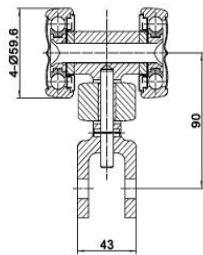

Trolley Size	Trolley Dimensions					Type
	A	B	D	d	L	
4"	9.76"	7.64"	3.23"	0.65"	4.33"	A
	248mm	194mm	82mm	16.5mm	110mm	
4"	10.24"	7.87"	3.23"	0.67"	5.98"	B
	260mm	200mm	82mm	17mm	152mm	
6"	11.47"	10.29"	4.94"	0.98"	7.48"	B
	291.4mm	261.4mm	125.4mm	25mm	190mm	

Trolley Size	Trolley Dimensions						Type
	A	B	C	D	d	L	
4"	7.87"	4.88"	4.69"	3.23"	0.67"	5.98"	A, B, C
	200mm	124mm	119mm	82mm	17mm	152mm	
6"	10.29"	6.75"	5.25"	4.94"	0.98"	7.48"	A, B, C
	261.4mm	171.4mm	133.4mm	125.4mm	25mm	190mm	

Chain No.	Nominal Pitch	Actual Pitch	Pin Diameter	Pin Length	Other Dimensions			
	P		D	L	A	B	C	E
X348	3"	3.02"	0.5"	1.81"	1.1"	1"	2.36"	1.54"
	76.2mm	76.6mm	12.7mm	46mm	28mm	25.4mm	60mm	39mm

Chain No.	Nominal Pitch	Actual Pitch	Pin Diameter	Pin Length	Other Dimensions		
	P		D	L	A	B	C
678	6"	6.03"	0.87"	3.03"	2"	1.18"	3.23"
	152.4mm	153.2mm	22mm	77mm	50.8mm	30mm	82mm
160	6.03"	6.3"	0.87"	3.03"	2"	1.18"	3.11"
	160mm	160mm	22mm	77mm	50.8mm	30mm	79mm

Chain No.	Nominal Pitch	Actual Pitch	Pin Diameter	Pin Length	Other Dimensions		
	P		D	L	A	B	C
X678	6"	6.03"	0.87"	3.03"	2"	1.42"	2.52"
	152.4mm	153.2mm	22mm	77mm	50.8mm	36mm	64mm
X678	6"	6.03"	0.87"	3.03"	2"	1.38"	3.31"
	152.4mm	153.2mm	22mm	77mm	50.8mm	35mm	84mm