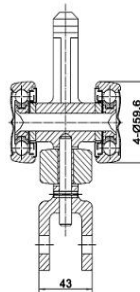

Trolley Size	Trolley Dimensions					Type
	A	B	D	d	L	
4"	9.76"	7.64"	3.23"	0.65"	4.33"	A
	248mm	194mm	82mm	16.5mm	110mm	
4"	10.24"	7.87"	3.23"	0.67"	5.98"	B
	260mm	200mm	82mm	17mm	152mm	
6"	11.47"	10.29"	4.94"	0.98"	7.48"	B
	291.4mm	261.4mm	125.4mm	25mm	190mm	

Trolley Size	Trolley Dimensions						Type
	A	B	C	D	d	L	
4"	7.87"	4.88"	4.69"	3.23"	0.67"	5.98"	A, B, C
	200mm	124mm	119mm	82mm	17mm	152mm	
6"	10.29"	6.75"	5.25"	4.94"	0.98"	7.48"	A, B, C
	261.4mm	171.4mm	133.4mm	125.4mm	25mm	190mm	

Trolley Size	Trolley Dimensions							Type
	A	B	C	D	d	H	L	
4"	7.64"	4.84"	3.98"	3.23"	0.65"	7.87"	4.33"	A
	194mm	123mm	101mm	82mm	16.5mm	200mm	110mm	
4"	7.87"	4.88"	4.69"	3.23"	0.67"	8.62"	5.98"	B
	200mm	124mm	119mm	82mm	17mm	219mm	152mm	
6"	10.29"	6.75"	5.25"	4.94"	0.98"	9.54"	7.48"	B
	261.4mm	171.4mm	133.4mm	125.4mm	25mm	242.4mm	190mm	

Chain No.	Nominal Pitch	Actual Pitch	Pin Diameter	Pin Length	Other Dimensions			
	P		D	L	A	B	C	E
X348	3"	3.02"	0.5"	1.81"	1.1"	1"	2.36"	1.54"
	76.2mm	76.6mm	12.7mm	46mm	28mm	25.4mm	60mm	39mm

Chain No.	Nominal Pitch	Actual Pitch	Pin Diameter	Pin Length	Other Dimensions		
	P		D	L	A	B	C
678	6"	6.03"	0.87"	3.03"	2"	1.18"	3.23"
	152.4mm	153.2mm	22mm	77mm	50.8mm	30mm	82mm
160	6.03"	6.3"	0.87"	3.03"	2"	1.18"	3.11"
	160mm	160mm	22mm	77mm	50.8mm	30mm	79mm