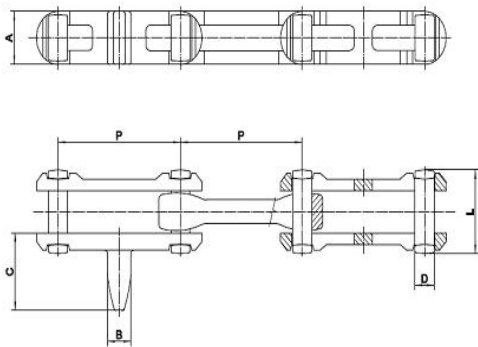

Trolley Size	Trolley Dimensions					Type
	A	B	D	d	L	
4"	9.76"	7.64"	3.23"	0.65"	4.33"	A
	248mm	194mm	82mm	16.5mm	110mm	
4"	10.24"	7.87"	3.23"	0.67"	5.98"	B
	260mm	200mm	82mm	17mm	152mm	
6"	11.47"	10.29"	4.94"	0.98"	7.48"	B
	291.4mm	261.4mm	125.4mm	25mm	190mm	

Trolley Size	Trolley Dimensions						Type
	A	B	C	D	d	L	
4"	7.87"	4.88"	4.69"	3.23"	0.67"	5.98"	A, B, C
	200mm	124mm	119mm	82mm	17mm	152mm	
6"	10.29"	6.75"	5.25"	4.94"	0.98"	7.48"	A, B, C
	261.4mm	171.4mm	133.4mm	125.4mm	25mm	190mm	

Chain No.	Nominal Pitch	Actual Pitch	Pin Diameter	Pin Length	Other Dimensions			
	P		D	L	A	B	C	E
X348	3"	3.02"	0.5"	1.81"	1.1"	1"	2.36"	1.54"
	76.2mm	76.6mm	12.7mm	46mm	28mm	25.4mm	60mm	39mm

Chain No.	Nominal Pitch	Actual Pitch	Pin Diameter	Pin Length	Other Dimensions		
	P		D	L	A	B	C
678	6"	6.03"	0.87"	3.03"	2"	1.18"	3.23"
	152.4mm	153.2mm	22mm	77mm	50.8mm	30mm	82mm
160	6.03"	6.3"	0.87"	3.03"	2"	1.18"	3.11"
	160mm	160mm	22mm	77mm	50.8mm	30mm	79mm

Chain No.	Nominal Pitch	Actual Pitch	Pin Diameter	Pin Length	Other Dimensions		
	P		D	L	A	B	C
X678	6"	6.03"	0.87"	3.03"	2"	1.42"	2.52"
	152.4mm	153.2mm	22mm	77mm	50.8mm	36mm	64mm
X678	6"	6.03"	0.87"	3.03"	2"	1.38"	3.31"
	152.4mm	153.2mm	22mm	77mm	50.8mm	35mm	84mm