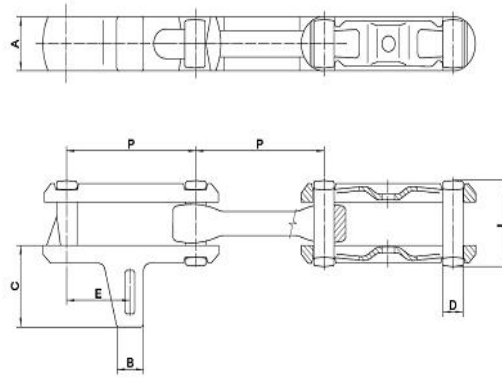

Trolley Size	Trolley Dimensions					Type
	A	B	D	d	L	
4"	9.76"	7.64"	3.23"	0.65"	4.33"	A
	248mm	194mm	82mm	16.5mm	110mm	
4"	10.24"	7.87"	3.23"	0.67"	5.98"	B
	260mm	200mm	82mm	17mm	152mm	
6"	11.47"	10.29"	4.94"	0.98"	7.48"	B
	291.4mm	261.4mm	125.4mm	25mm	190mm	

Trolley Size	Trolley Dimensions						Type
	A	B	C	D	d	L	
4"	7.87"	4.88"	4.69"	3.23"	0.67"	5.98"	A, B, C
	200mm	124mm	119mm	82mm	17mm	152mm	
6"	10.29"	6.75"	5.25"	4.94"	0.98"	7.48"	A, B, C
	261.4mm	171.4mm	133.4mm	125.4mm	25mm	190mm	

Chain No.	Nominal Pitch	Actual Pitch	Pin Diameter	Pin Length	Other Dimensions			
	P		D	L	A	B	C	E
X348	3"	3.02"	0.5"	1.81"	1.1"	1"	2.36"	1.54"
	76.2mm	76.6mm	12.7mm	46mm	28mm	25.4mm	60mm	39mm

Chain No.	Nominal Pitch	Actual Pitch	Pin Diameter	Pin Length	Other Dimensions		
	P		D	L	A	B	C
678	6"	6.03"	0.87"	3.03"	2"	1.18"	3.23"
	152.4mm	153.2mm	22mm	77mm	50.8mm	30mm	82mm
160	6.03"	6.3"	0.87"	3.03"	2"	1.18"	3.11"
	160mm	160mm	22mm	77mm	50.8mm	30mm	79mm

Chain No.	Nominal Pitch	Actual Pitch	Pin Diameter	Pin Length	Other Dimensions		
	P		D	L	A	B	C
X678	6"	6.03"	0.87"	3.03"	2"	1.42"	2.52"
	152.4mm	153.2mm	22mm	77mm	50.8mm	36mm	64mm
X678	6"	6.03"	0.87"	3.03"	2"	1.38"	3.31"
	152.4mm	153.2mm	22mm	77mm	50.8mm	35mm	84mm