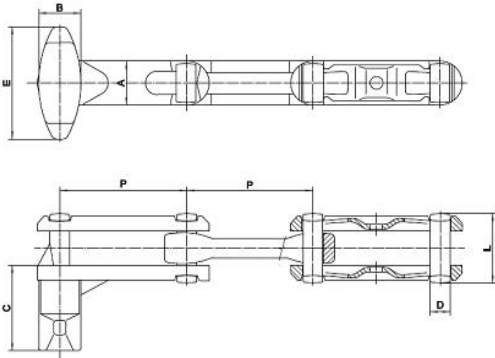

Chain No.	Nominal Pitch	Actual Pitch	Pin Diameter	Pin Length	Other Dimensions			
	P		D	L	A	B	C	E
X348	3"	3.02"	0.5"	1.81"	1.1"	1"	2.36"	1.54"
	76.2mm	76.6mm	12.7mm	46mm	28mm	25.4mm	60mm	39mm

Chain No.	Nominal Pitch	Actual Pitch	Pin Diameter	Pin Length	Other Dimensions		
	P		D	L	A	B	C
678	6"	6.03"	0.87"	3.03"	2"	1.18"	3.23"
	152.4mm	153.2mm	22mm	77mm	50.8mm	30mm	82mm
160	6.03"	6.3"	0.87"	3.03"	2"	1.18"	3.11"
	160mm	160mm	22mm	77mm	50.8mm	30mm	79mm

Chain No.	Nominal Pitch	Actual Pitch	Pin Diameter	Pin Length	Other Dimensions		
	P		D	L	A	B	C
X678	6"	6.03"	0.87"	3.03"	2"	1.42"	2.52"
	152.4mm	153.2mm	22mm	77mm	50.8mm	36mm	64mm
X678	6"	6.03"	0.87"	3.03"	2"	1.38"	3.31"
	152.4mm	153.2mm	22mm	77mm	50.8mm	35mm	84mm

NOTE: Please consult with Camel Convey for requirements for not listed above.

Email: sales@camelconvey.com
www.camelconvey.com

Chain No.	Nominal Pitch	Actual Pitch	Pin Diameter	Pin Length	Other Dimensions			
	P		D	L	A	B	C	E
X348	3"	3.02"	0.5"	1.81"	1.1"	1.06"	2.38"	2.95"
	76.2mm	76.6mm	12.7mm	46mm	28mm	27mm	60.5mm	75mm
X458	4"	4.03"	0.625"	2.24"	1.42"	1.34"	2.77"	3.62"
	101.6mm	102.4mm	15.88mm	57mm	36mm	34mm	70.3mm	92mm
X678	6"	6.03"	0.87"	3.03"	2"	1.42"	3.23"	3.94"
	152.4mm	153.2mm	22mm	77mm	50.8mm	36mm	82mm	100mm

Chain No.	Nominal Pitch	Actual Pitch	Pin Diameter	Pin Length	Other Dimensions			
	P		D	L	A	B	C	E
X458	4"	4.03"	0.625"	2.24"	1.42"	1.24"	2.22"	1"
	101.6mm	102.4mm	15.88mm	57mm	36mm	31.5mm	56.3mm	25.4mm