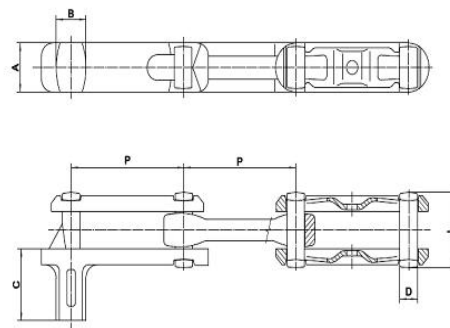

Trolley Size	Trolley Dimensions						Type
	A	B	C	D	d	L	
4"	7.87"	4.88"	4.69"	3.23"	0.67"	5.98"	A, B, C
	200mm	124mm	119mm	82mm	17mm	152mm	
6"	10.29"	6.75"	5.25"	4.94"	0.98"	7.48"	A, B, C
	261.4mm	171.4mm	133.4mm	125.4mm	25mm	190mm	

Trolley Size	Trolley Dimensions							Type
	A	B	C	D	d	H	L	
4"	7.64"	4.84"	3.98"	3.23"	0.65"	7.87"	4.33"	A
	194mm	123mm	101mm	82mm	16.5mm	200mm	110mm	
4"	7.87"	4.88"	4.69"	3.23"	0.67"	8.62"	5.98"	B
	200mm	124mm	119mm	82mm	17mm	219mm	152mm	
6"	10.29"	6.75"	5.25"	4.94"	0.98"	9.54"	7.48"	B
	261.4mm	171.4mm	133.4mm	125.4mm	25mm	242.4mm	190mm	

Chain No.	Nominal Pitch	Actual Pitch	Pin Diameter	Pin Length	Other Dimensions			
	P		D	L	A	B	C	E
X348	3"	3.02"	0.5"	1.81"	1.1"	1"	2.36"	1.54"
	76.2mm	76.6mm	12.7mm	46mm	28mm	25.4mm	60mm	39mm

Chain No.	Nominal Pitch	Actual Pitch	Pin Diameter	Pin Length	Other Dimensions		
	P		D	L	A	B	C
678	6"	6.03"	0.87"	3.03"	2"	1.18"	3.23"
	152.4mm	153.2mm	22mm	77mm	50.8mm	30mm	82mm
160	6.03"	6.3"	0.87"	3.03"	2"	1.18"	3.11"
	160mm	160mm	22mm	77mm	50.8mm	30mm	79mm

Chain No.	Nominal Pitch	Actual Pitch	Pin Diameter	Pin Length	Other Dimensions		
	P		D	L	A	B	C
X678	6"	6.03"	0.87"	3.03"	2"	1.42"	2.52"
	152.4mm	153.2mm	22mm	77mm	50.8mm	36mm	64mm
X678	6"	6.03"	0.87"	3.03"	2"	1.38"	3.31"
	152.4mm	153.2mm	22mm	77mm	50.8mm	35mm	84mm