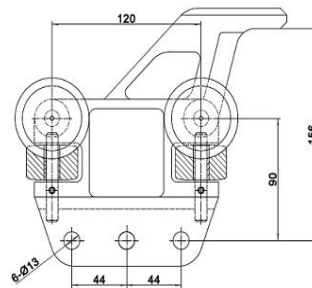

Trolley Size	Trolley Dimensions					Type
	A	B	D	d	L	
4"	9.76"	7.64"	3.23"	0.65"	4.33"	A
	248mm	194mm	82mm	16.5mm	110mm	
4"	10.24"	7.87"	3.23"	0.67"	5.98"	B
	260mm	200mm	82mm	17mm	152mm	
6"	11.47"	10.29"	4.94"	0.98"	7.48"	B
	291.4mm	261.4mm	125.4mm	25mm	190mm	

Trolley Size	Trolley Dimensions						Type
	A	B	C	D	d	L	
4"	7.87"	4.88"	4.69"	3.23"	0.67"	5.98"	A, B, C
	200mm	124mm	119mm	82mm	17mm	152mm	
6"	10.29"	6.75"	5.25"	4.94"	0.98"	7.48"	A, B, C
	261.4mm	171.4mm	133.4mm	125.4mm	25mm	190mm	

Chain No.	Nominal Pitch	Actual Pitch	Pin Diameter	Pin Length	Other Dimensions			
	P		D	L	A	B	C	E
X348	3"	3.02"	0.5"	1.81"	1.1"	1"	2.36"	1.54"
	76.2mm	76.6mm	12.7mm	46mm	28mm	25.4mm	60mm	39mm

Chain No.	Nominal Pitch	Actual Pitch	Pin Diameter	Pin Length	Other Dimensions		
	P		D	L	A	B	C
678	6"	6.03"	0.87"	3.03"	2"	1.18"	3.23"
	152.4mm	153.2mm	22mm	77mm	50.8mm	30mm	82mm
160	6.03"	6.3"	0.87"	3.03"	2"	1.18"	3.11"
	160mm	160mm	22mm	77mm	50.8mm	30mm	79mm

Chain No.	Nominal Pitch	Actual Pitch	Pin Diameter	Pin Length	Other Dimensions		
	P		D	L	A	B	C
X678	6"	6.03"	0.87"	3.03"	2"	1.42"	2.52"
	152.4mm	153.2mm	22mm	77mm	50.8mm	36mm	64mm
X678	6"	6.03"	0.87"	3.03"	2"	1.38"	3.31"
	152.4mm	153.2mm	22mm	77mm	50.8mm	35mm	84mm